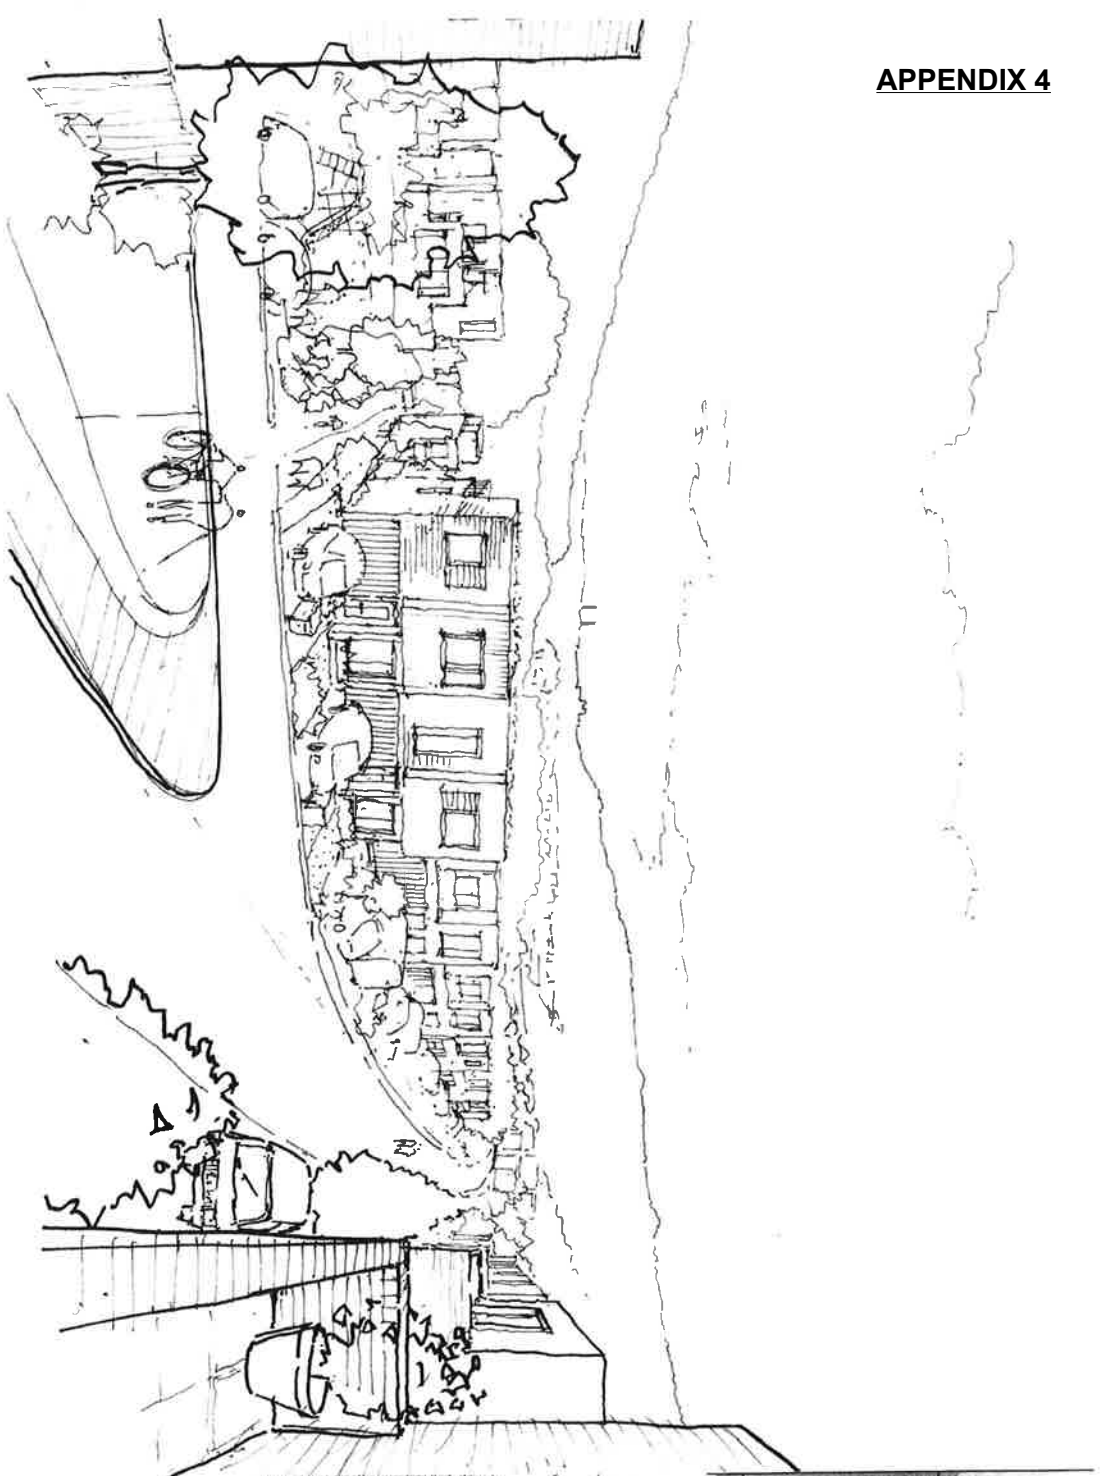

Ridge Road Housing View 1

NVA LCE Architects

401-255-5666 (toll free) 800-368-8111 • 10123 26th St S • 98043-3825 • 425-273-2089
• 12500 1st Ave S • 98043-3825 • 425-273-2089
Project: Western Heights and Farthingloe, Dover, California
Date: 11/79
Title: CGI
Drawn: [blank]
Checked: [blank]

Illustrative Sketch Views
Ridge Road Housing View 1
Drawing Number: 11792-SK-081