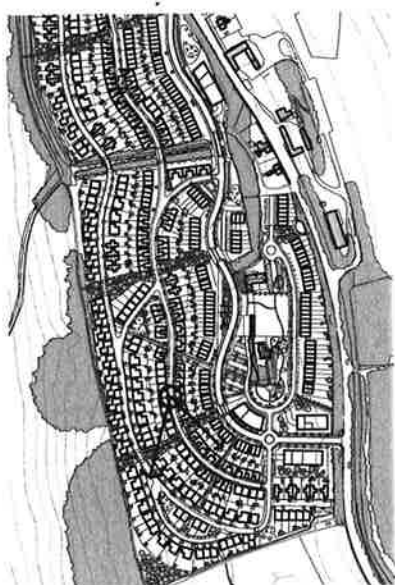

Ridge Road Housing View

NVA LCE Architects

PROJECT: WESTERN HEIGHTS AND FARTHINGLOE, DOVER
 ARCHITECTS: NVA LCE ARCHITECTS
 CLIENT: CCI
 DATE: 2017

Illustrative Sketch Views
 Middle Road Housing View 2
 11792-SK-080

DO NOT SCALE FROM THIS DRAWING. THIS DRAWING IS COPYRIGHT ©

Ridge Road Housing View 1

NVA LCE Architects

401-255-5666 (toll free) 800-368-8111 • 10123 26th St S • 98043-3825 • 425-273-2089
 • 12500 1st Ave S • 98043-3825 • 425-273-2089
 Project: Western Heights and Farthingloe, Dover, California
 Date: 11/79
 Title: CGI
 Drawn: [blank]
 Checked: [blank]

Illustrative Sketch Views
 Ridge Road Housing View 1
 Drawing Number: 11792-SK-081

NO PART SHALL BE REPRODUCED WITHOUT THE WRITTEN PERMISSION OF THE ARCHITECTS.